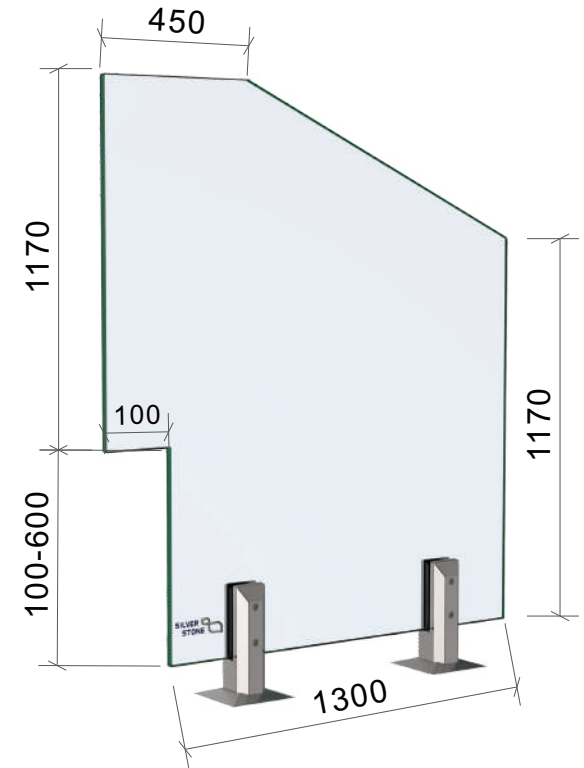

Drawing ID
C1170

Drawing ID
C1170T

Drawing ID
C1170TC

MATERIAL:

12mm Clear Toughened Glass

CATALOGUE AND DESCRIPTION:

- > Glass Products
- > Pool Fence Glass
- > C1170 Series

NOTES: