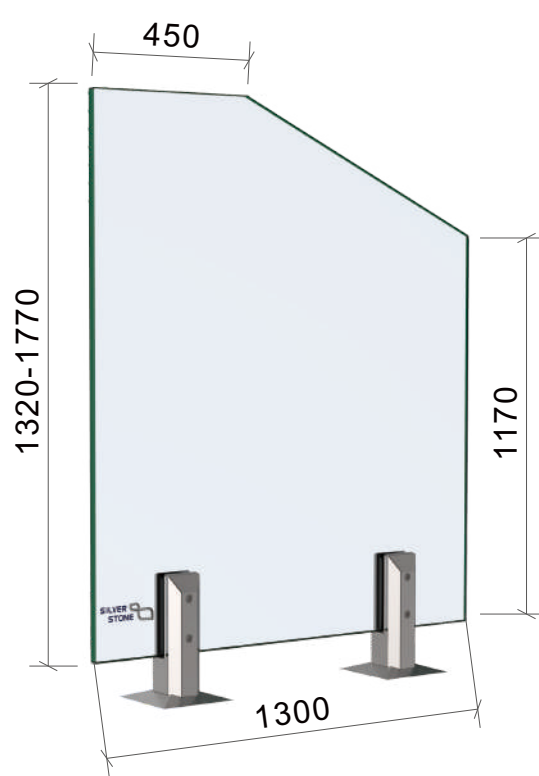

Drawing ID
C1170

Drawing ID
C1170T

Drawing ID
C1170TC

MATERIAL:

12mm Clear Toughened Glass

CATALOGUE AND DESCRIPTION:

- > Glass Products
- > Pool Fence Glass
- > C1170 Series

NOTES: